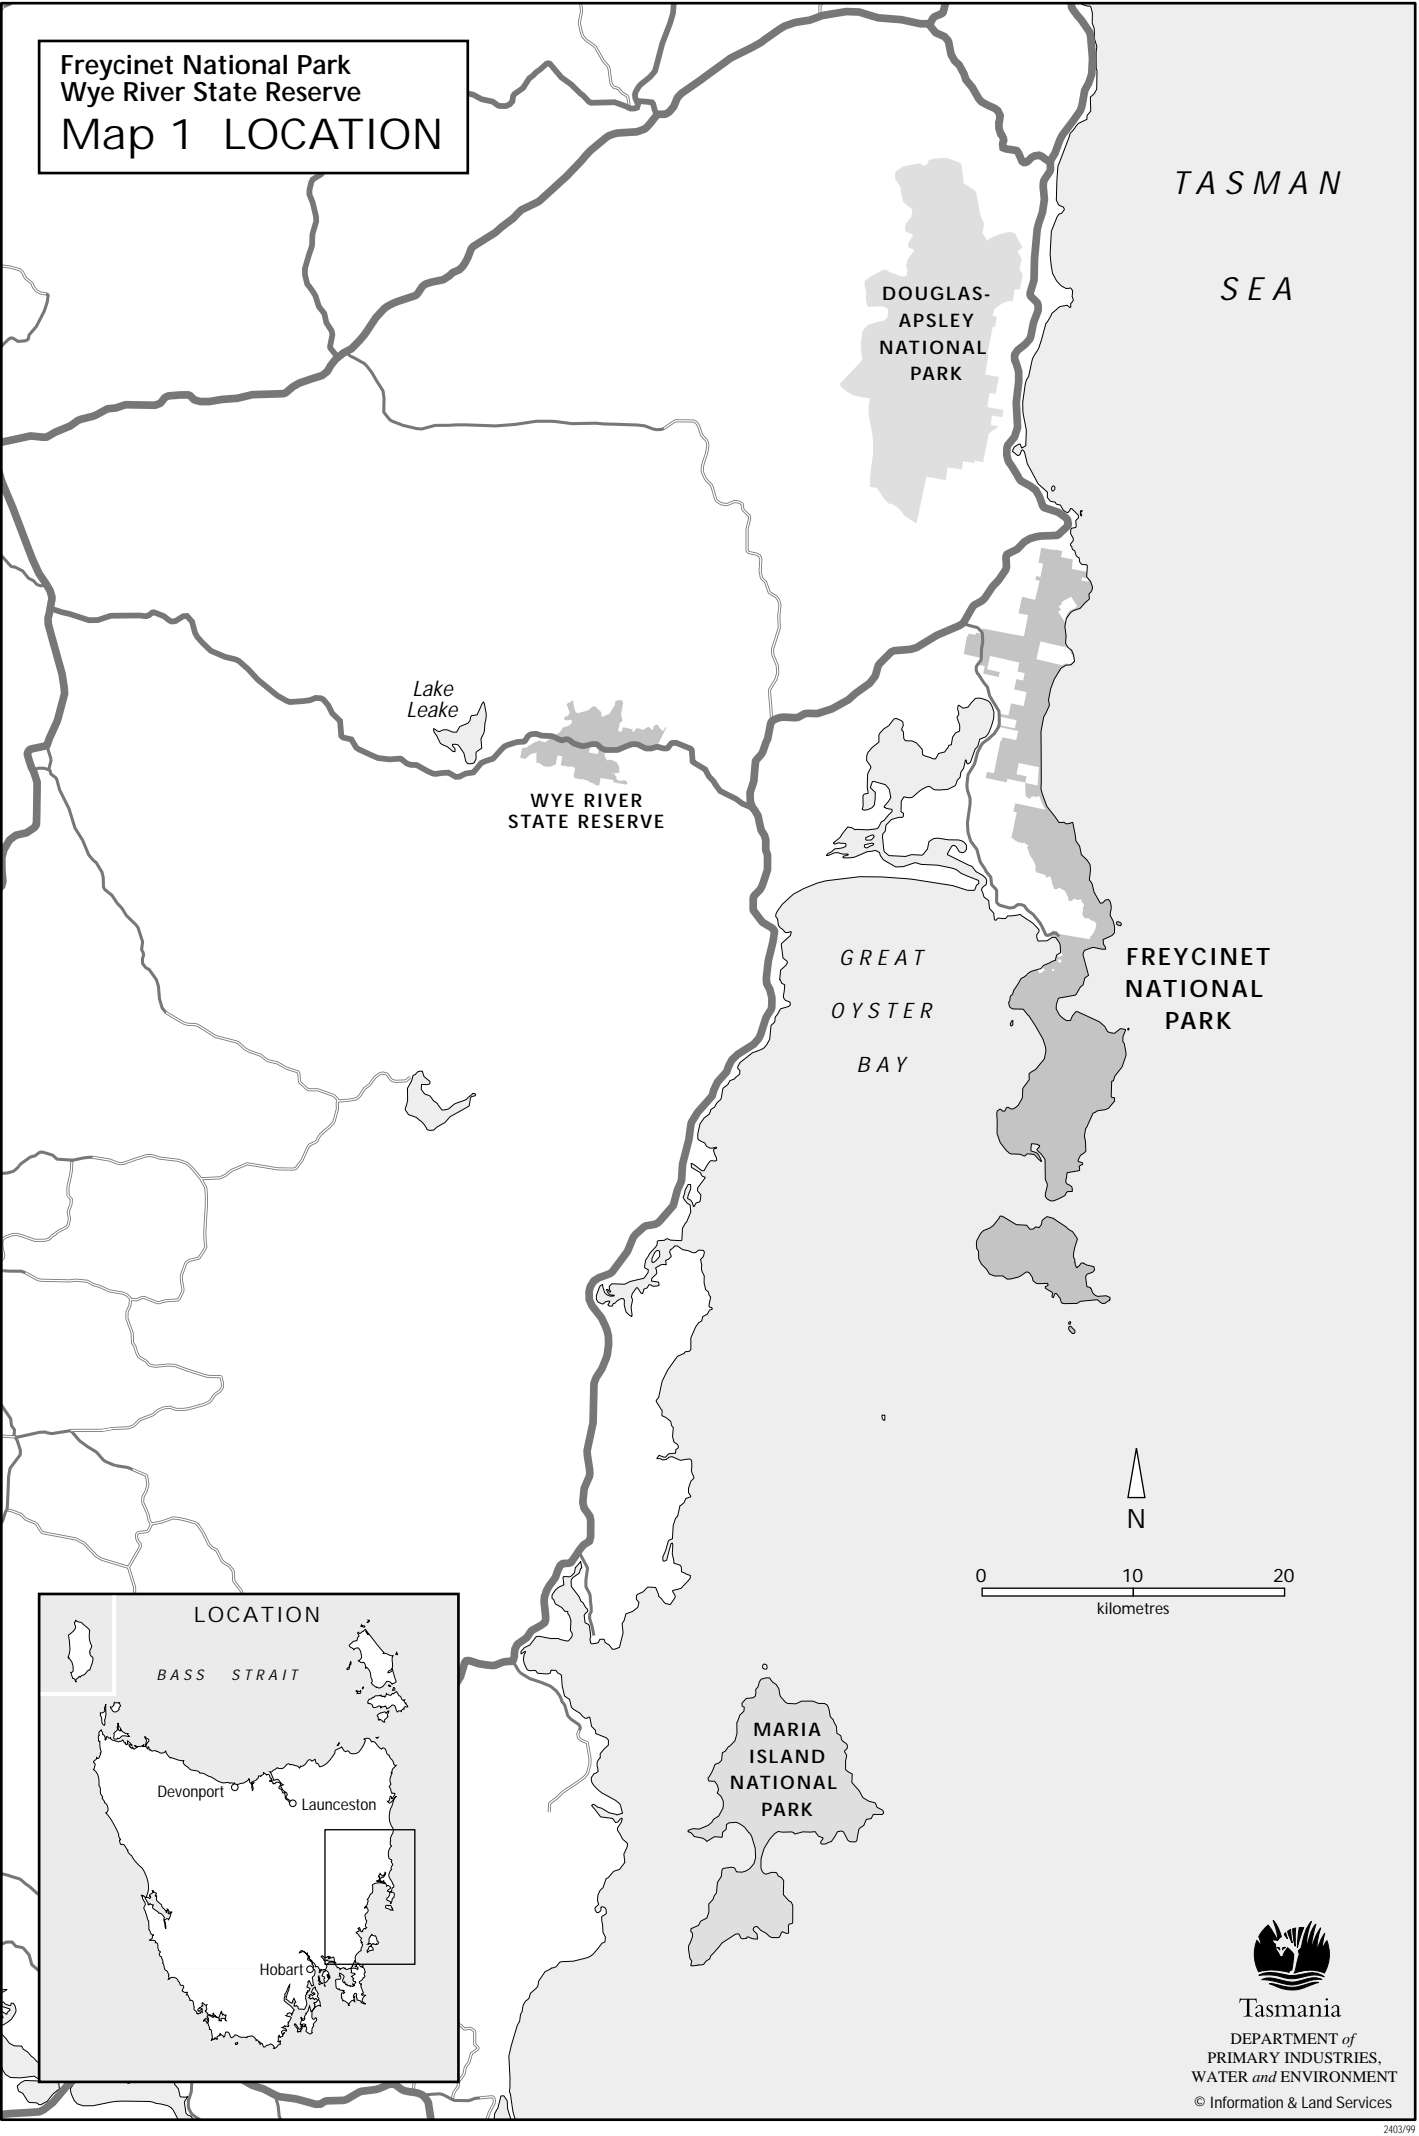

**Freycinet National Park
Wye River State Reserve
Map 1 LOCATION**

TASMAN
SEA

Lake Leake

WYE RIVER
STATE RESERVE

GREAT
OYSTER
BAY

FREYCINET
NATIONAL
PARK

MARIA
ISLAND
NATIONAL
PARK