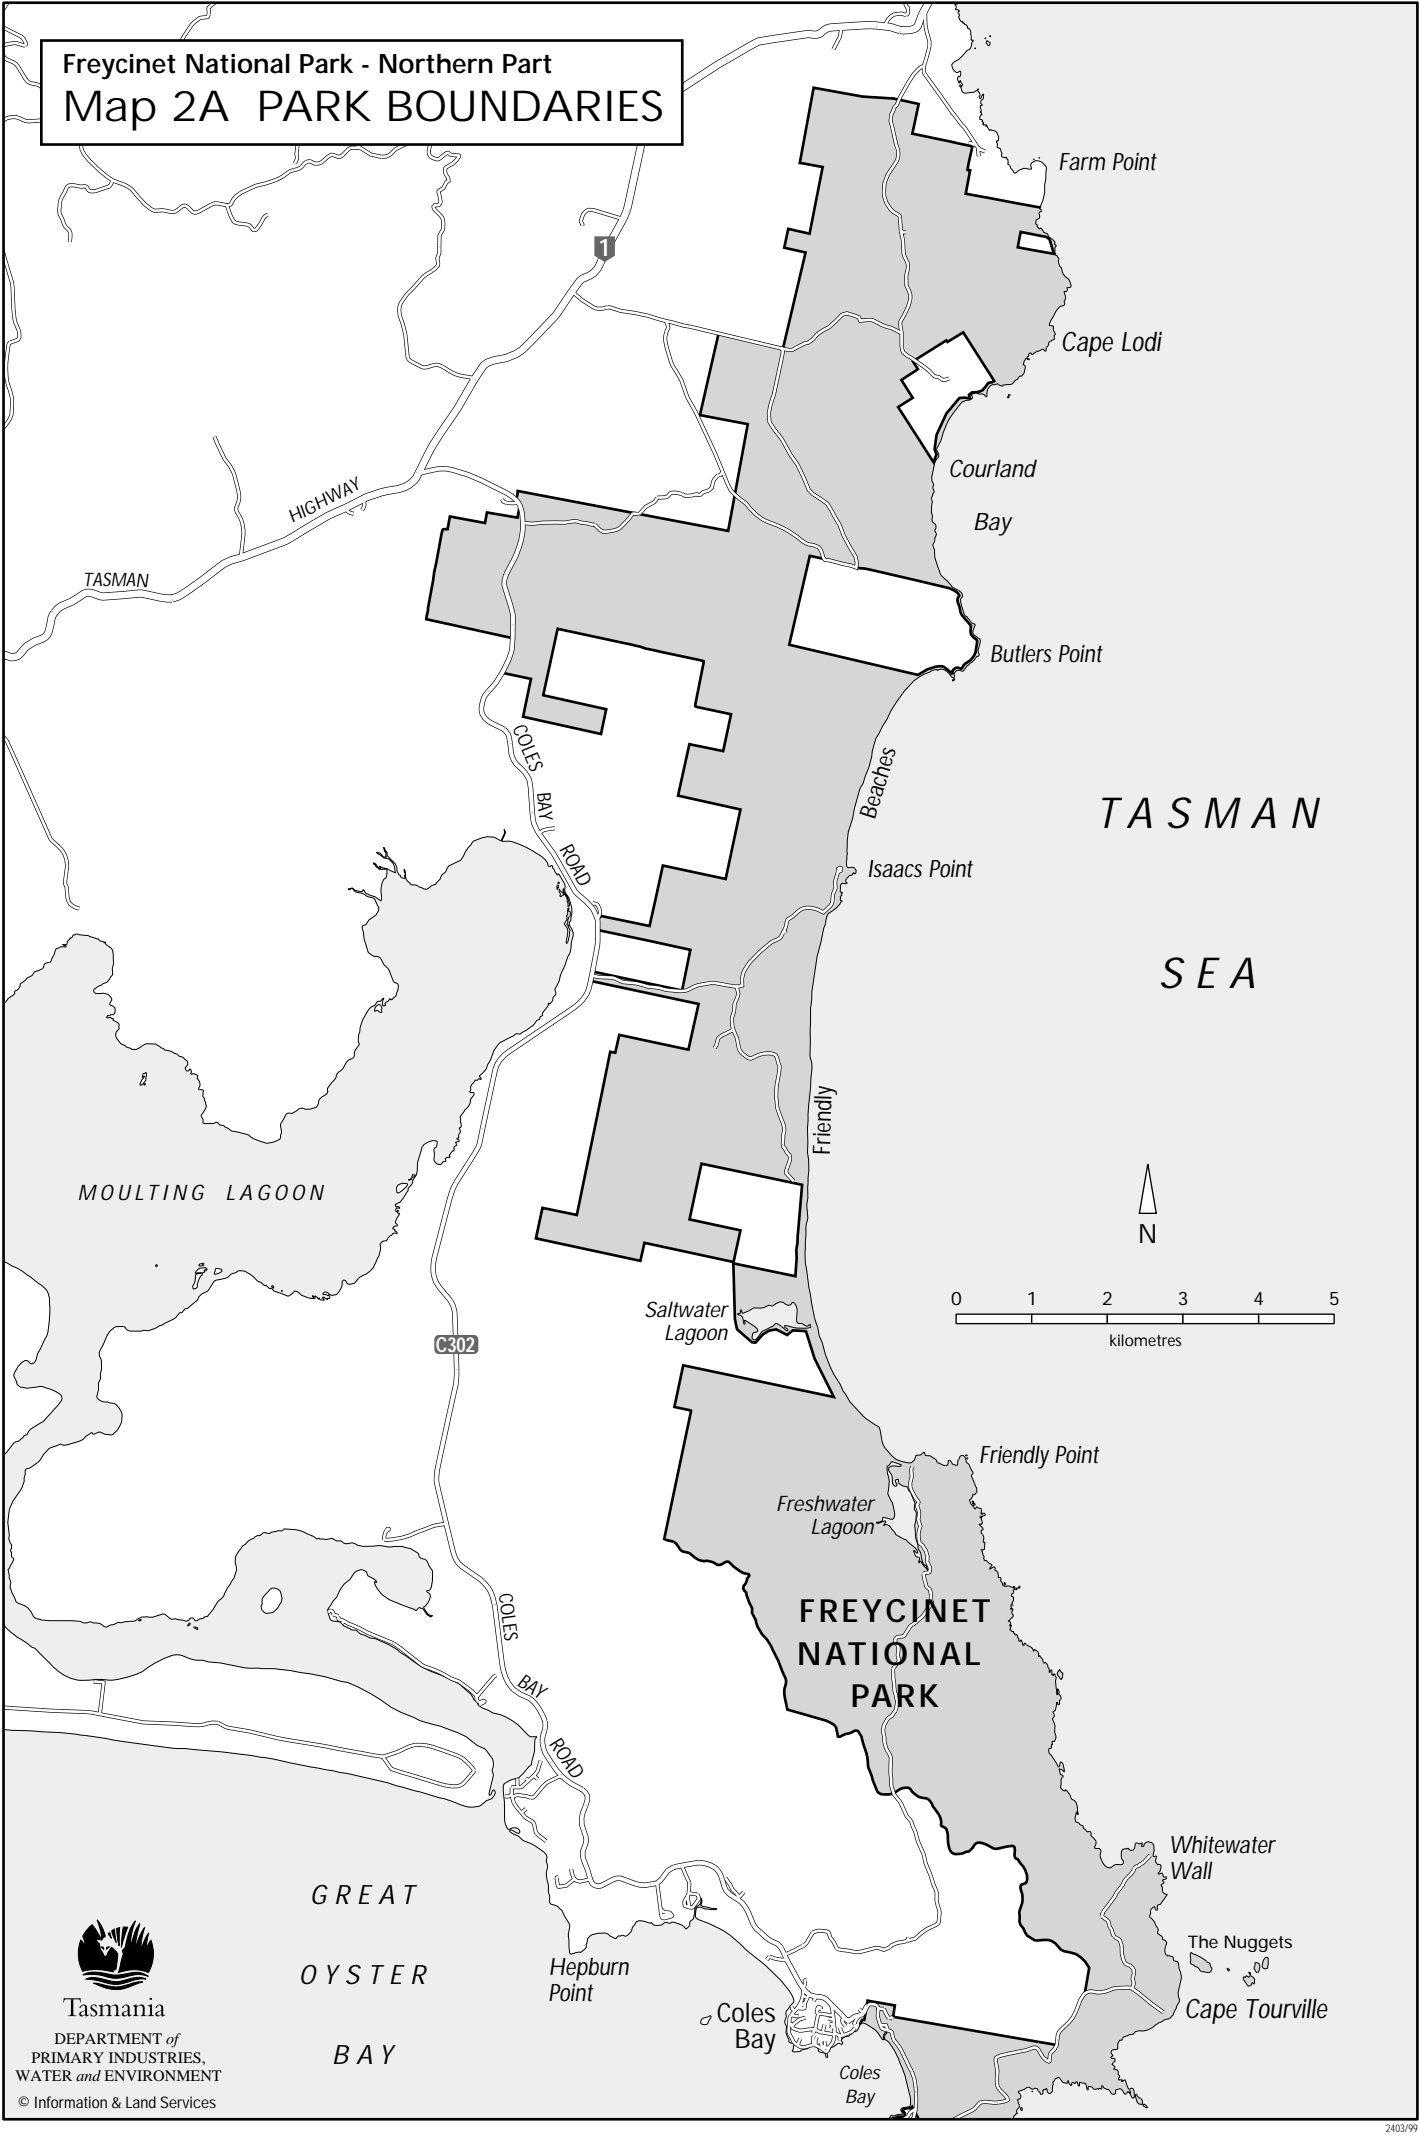

Freycinet National Park - Northern Part  
Map 2A PARK BOUNDARIES

Farm Point

Cape Lodi

Courland Bay

Butlers Point

TASMAN SEA

MOULTING LAGOON

Saltwater Lagoon

Freshwater Lagoon

**FREYCINET NATIONAL PARK**

Friendly Point

GREAT OYSTER BAY

Whitewater Wall

The Nuggets

Cape Tourville

Hepburn Point