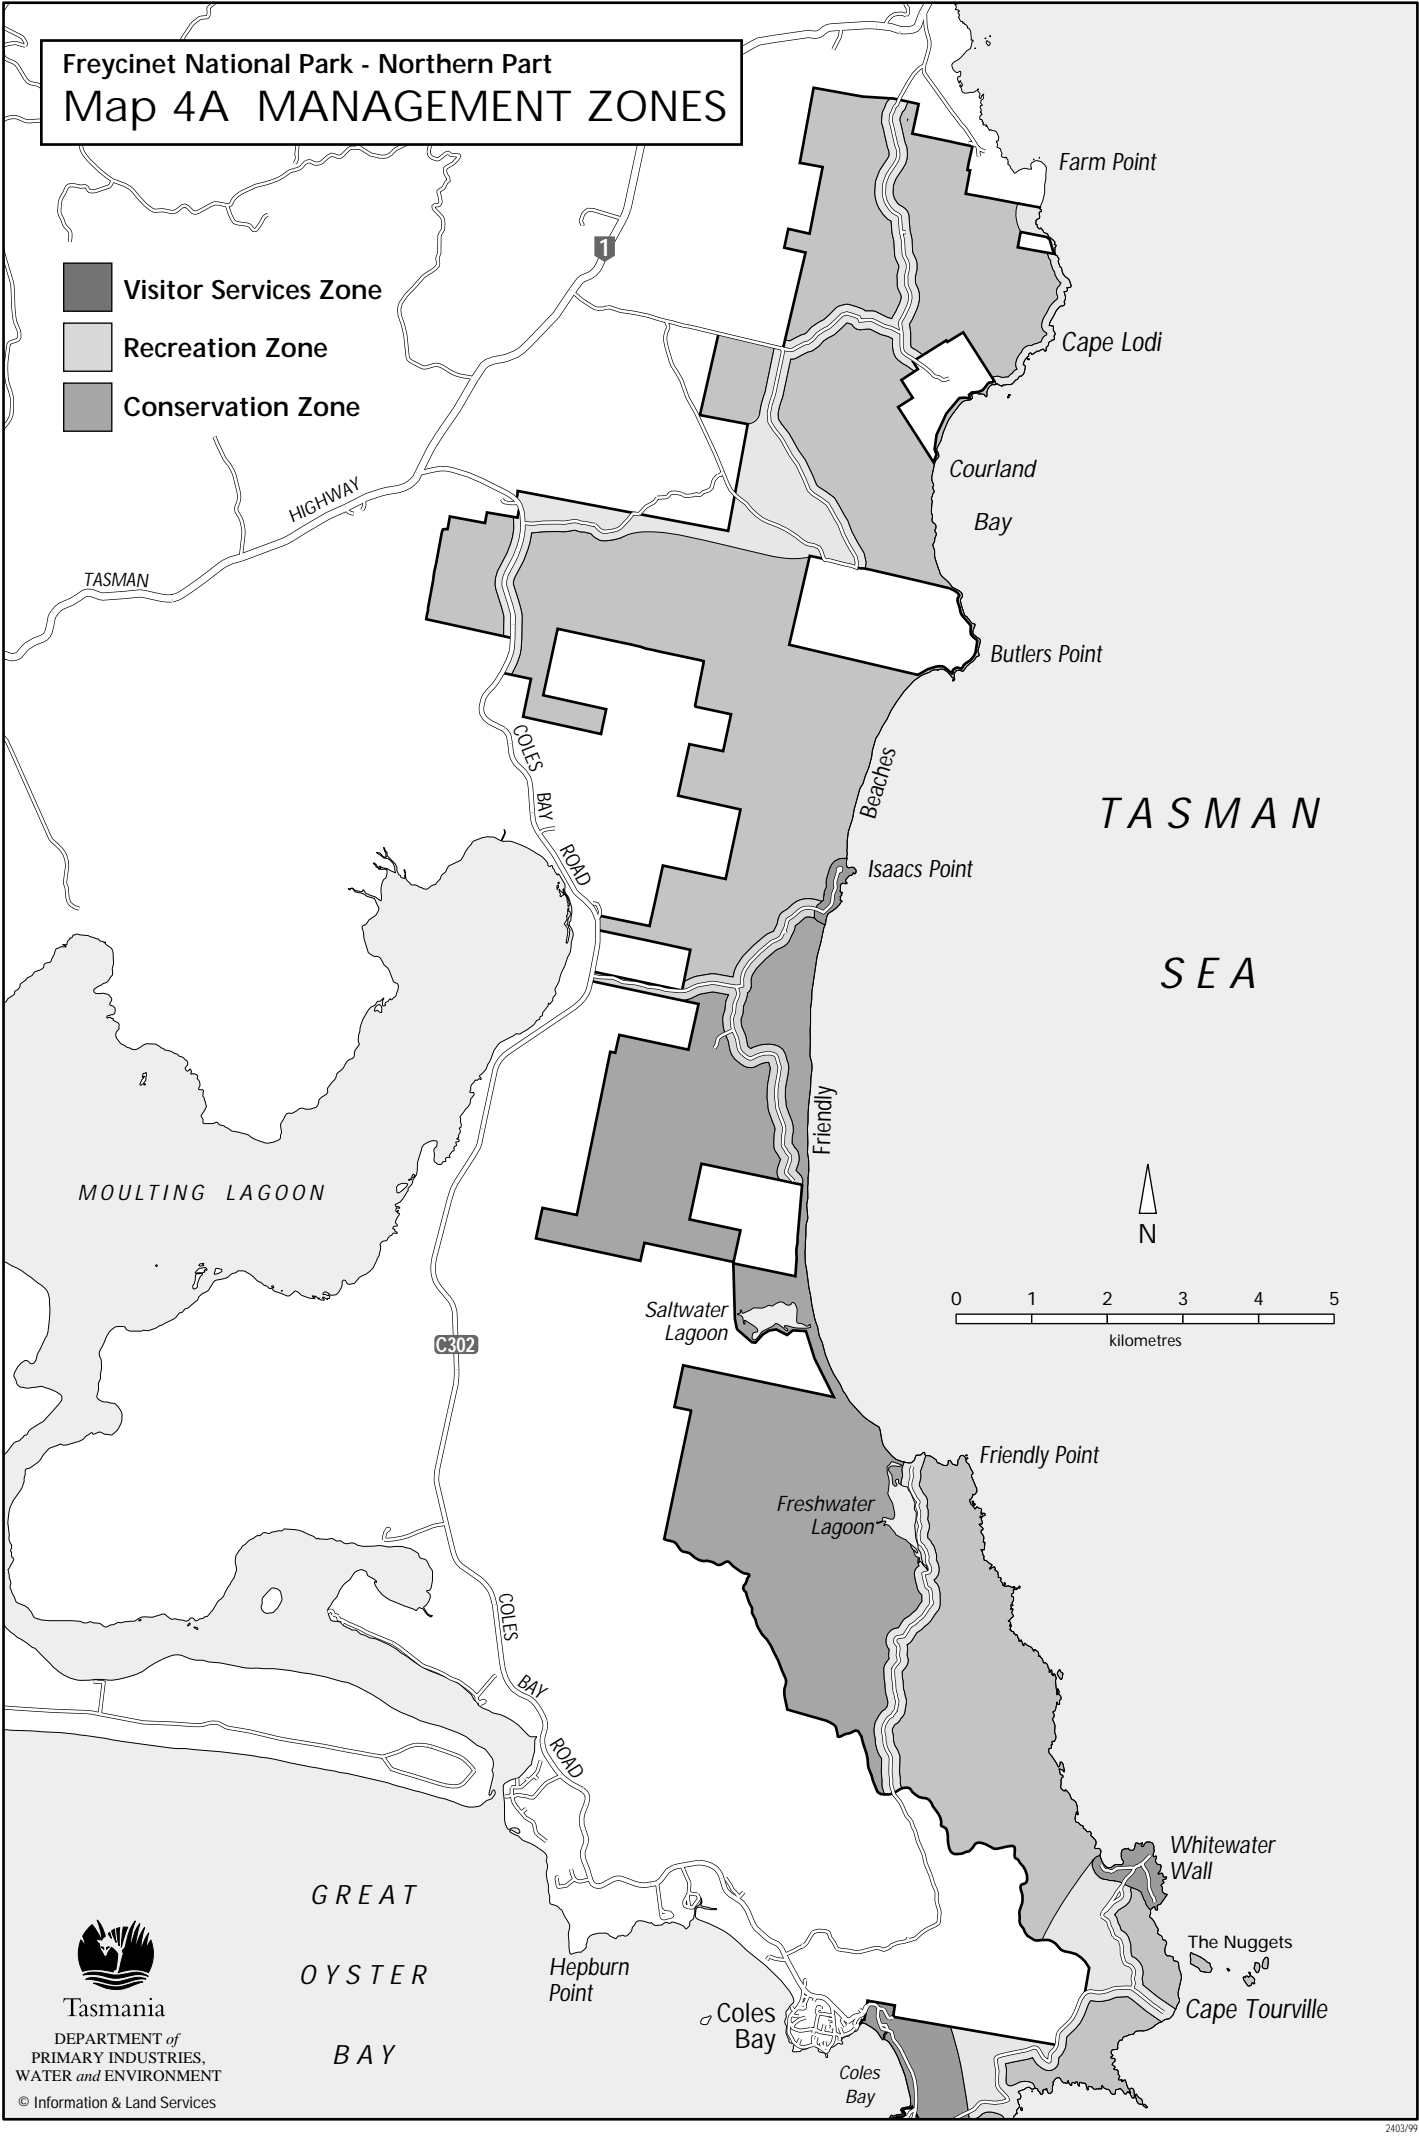

# Freycinet National Park - Northern Part

## Map 4A MANAGEMENT ZONES

-  Visitor Services Zone
-  Recreation Zone
-  Conservation Zone

TASMAN  
SEA

MOULTING LAGOON

GREAT  
OYSTER  
BAY

Tasmania  
DEPARTMENT of  
PRIMARY INDUSTRIES,  
WATER and ENVIRONMENT  
© Information & Land Services