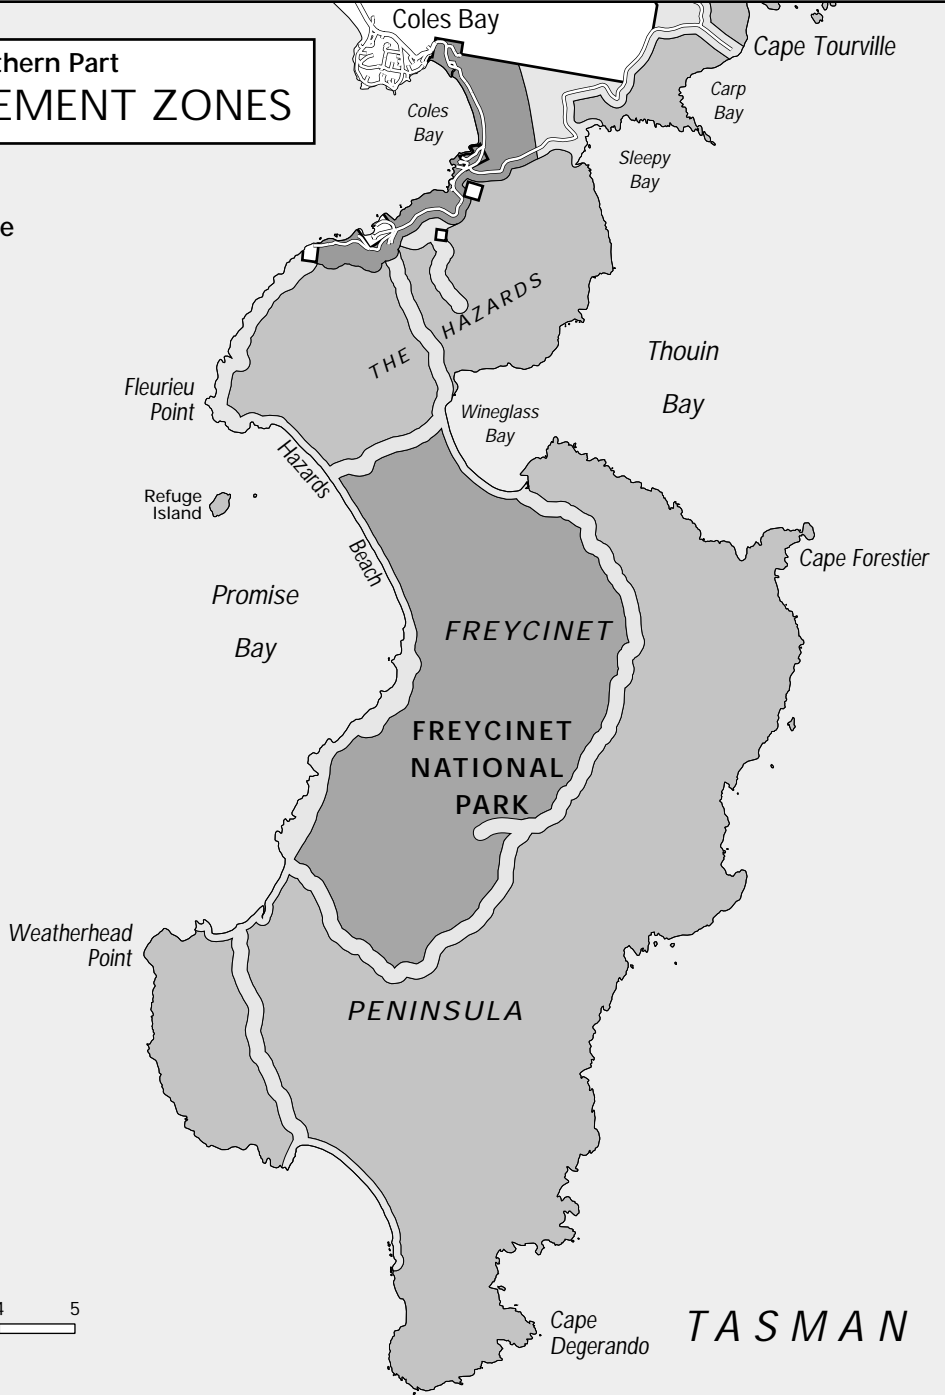

Freycinet National Park - Southern Part
Map 4B MANAGEMENT ZONES

-  Visitor Services Zone
-  Recreation Zone
-  Conservation Zone

*GREAT
 OYSTER
 BAY*

*TASMAN
 SEA*