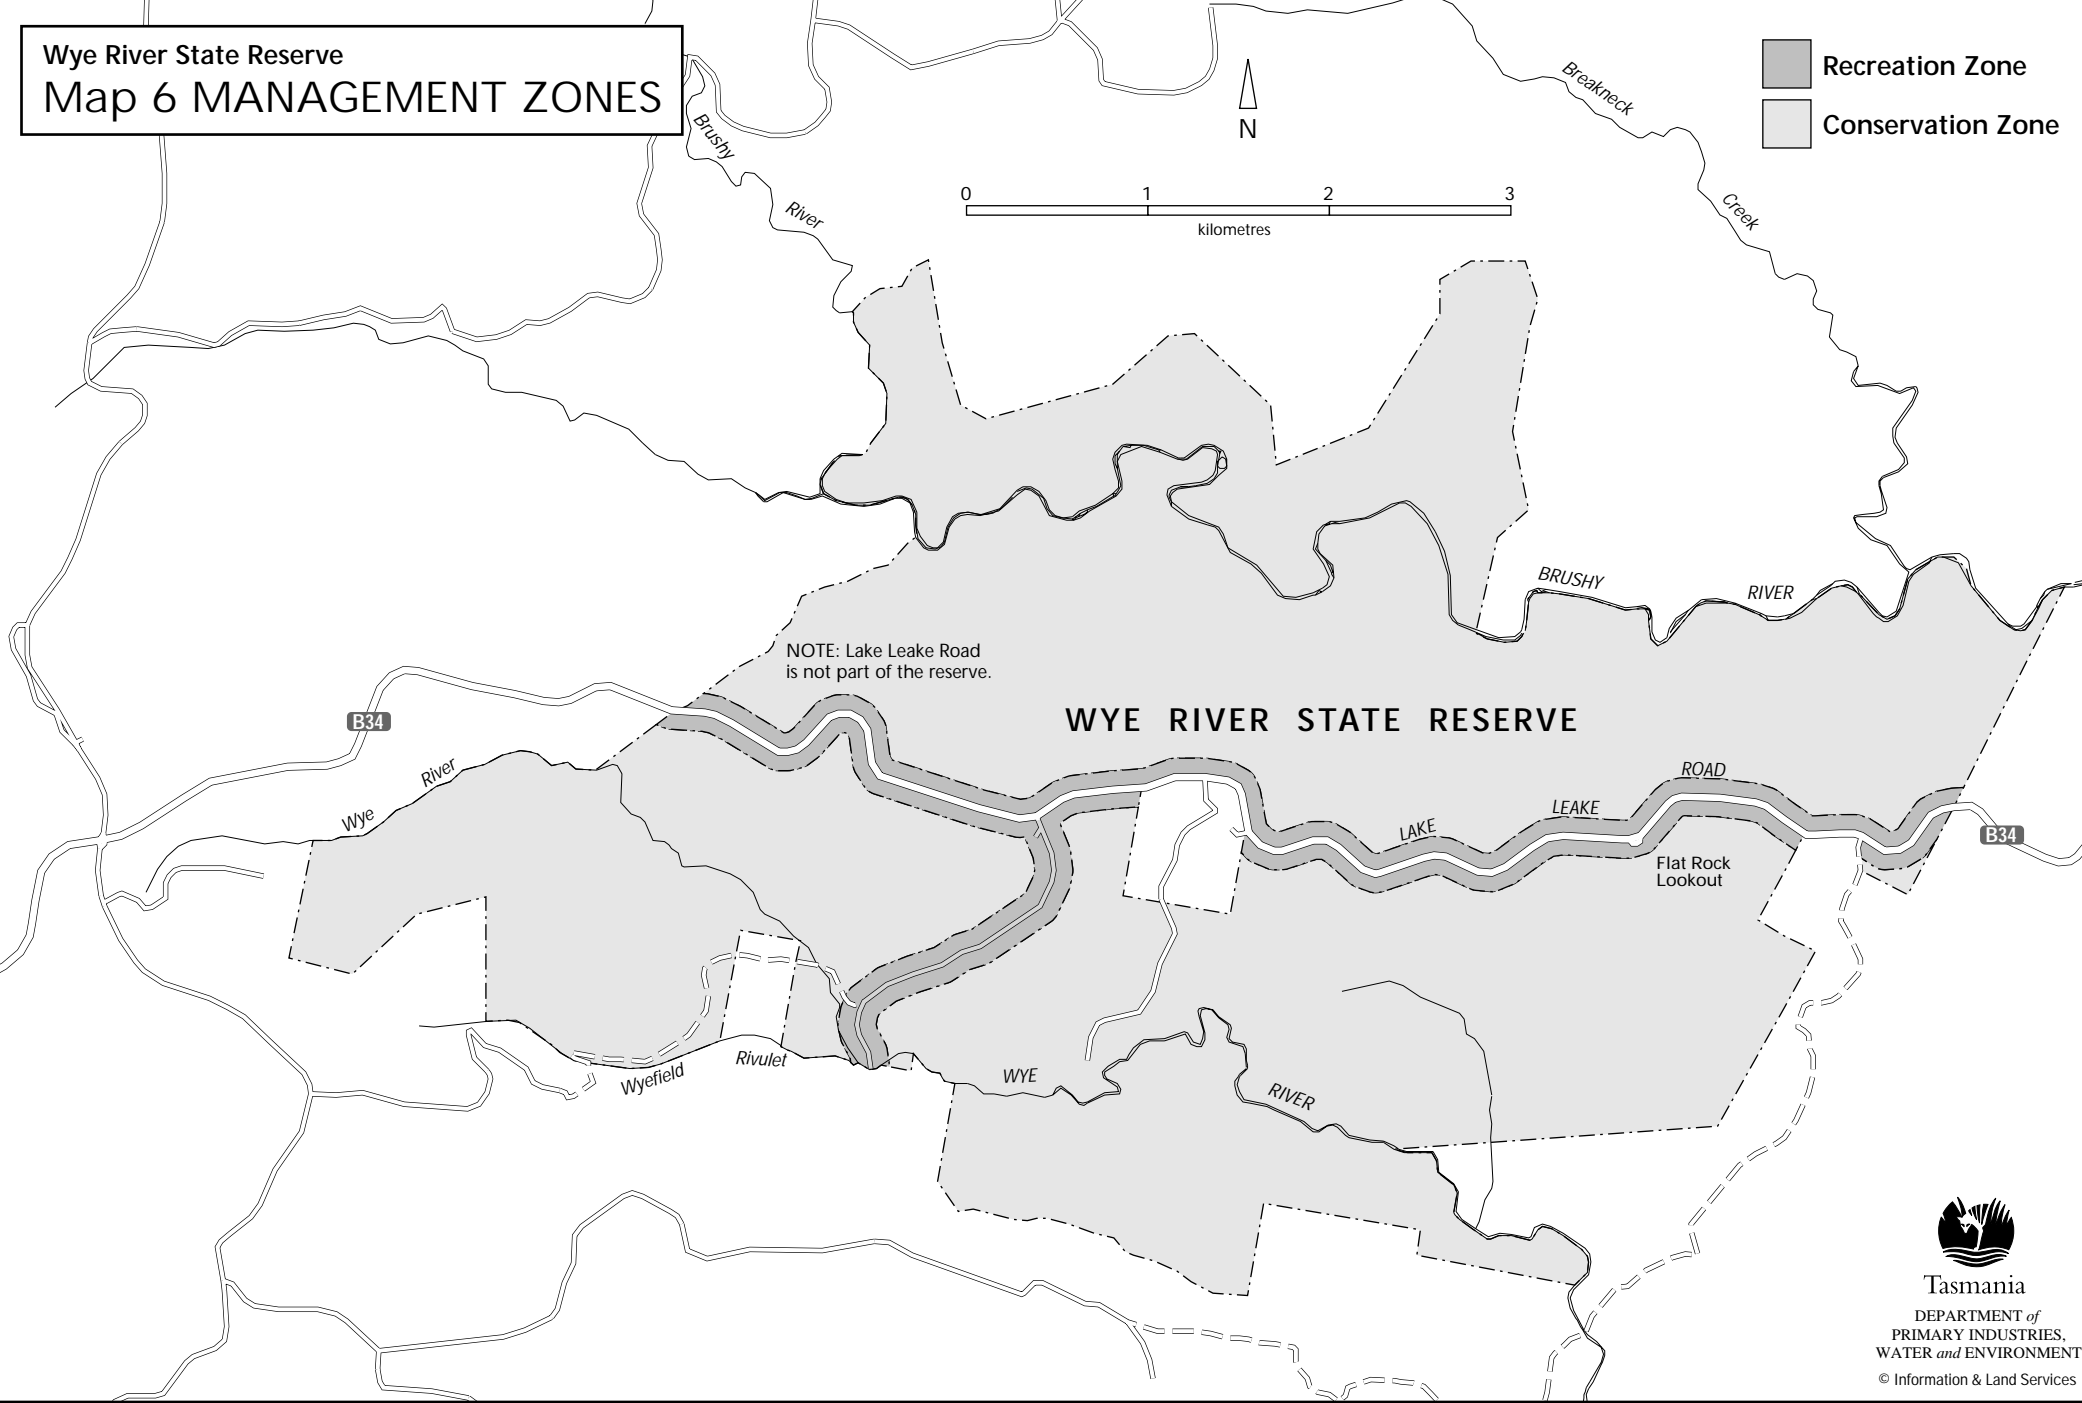

Wye River State Reserve
Map 6 MANAGEMENT ZONES

- Recreation Zone
- Conservation Zone

NOTE: Lake Leake Road is not part of the reserve.

WYE RIVER STATE RESERVE