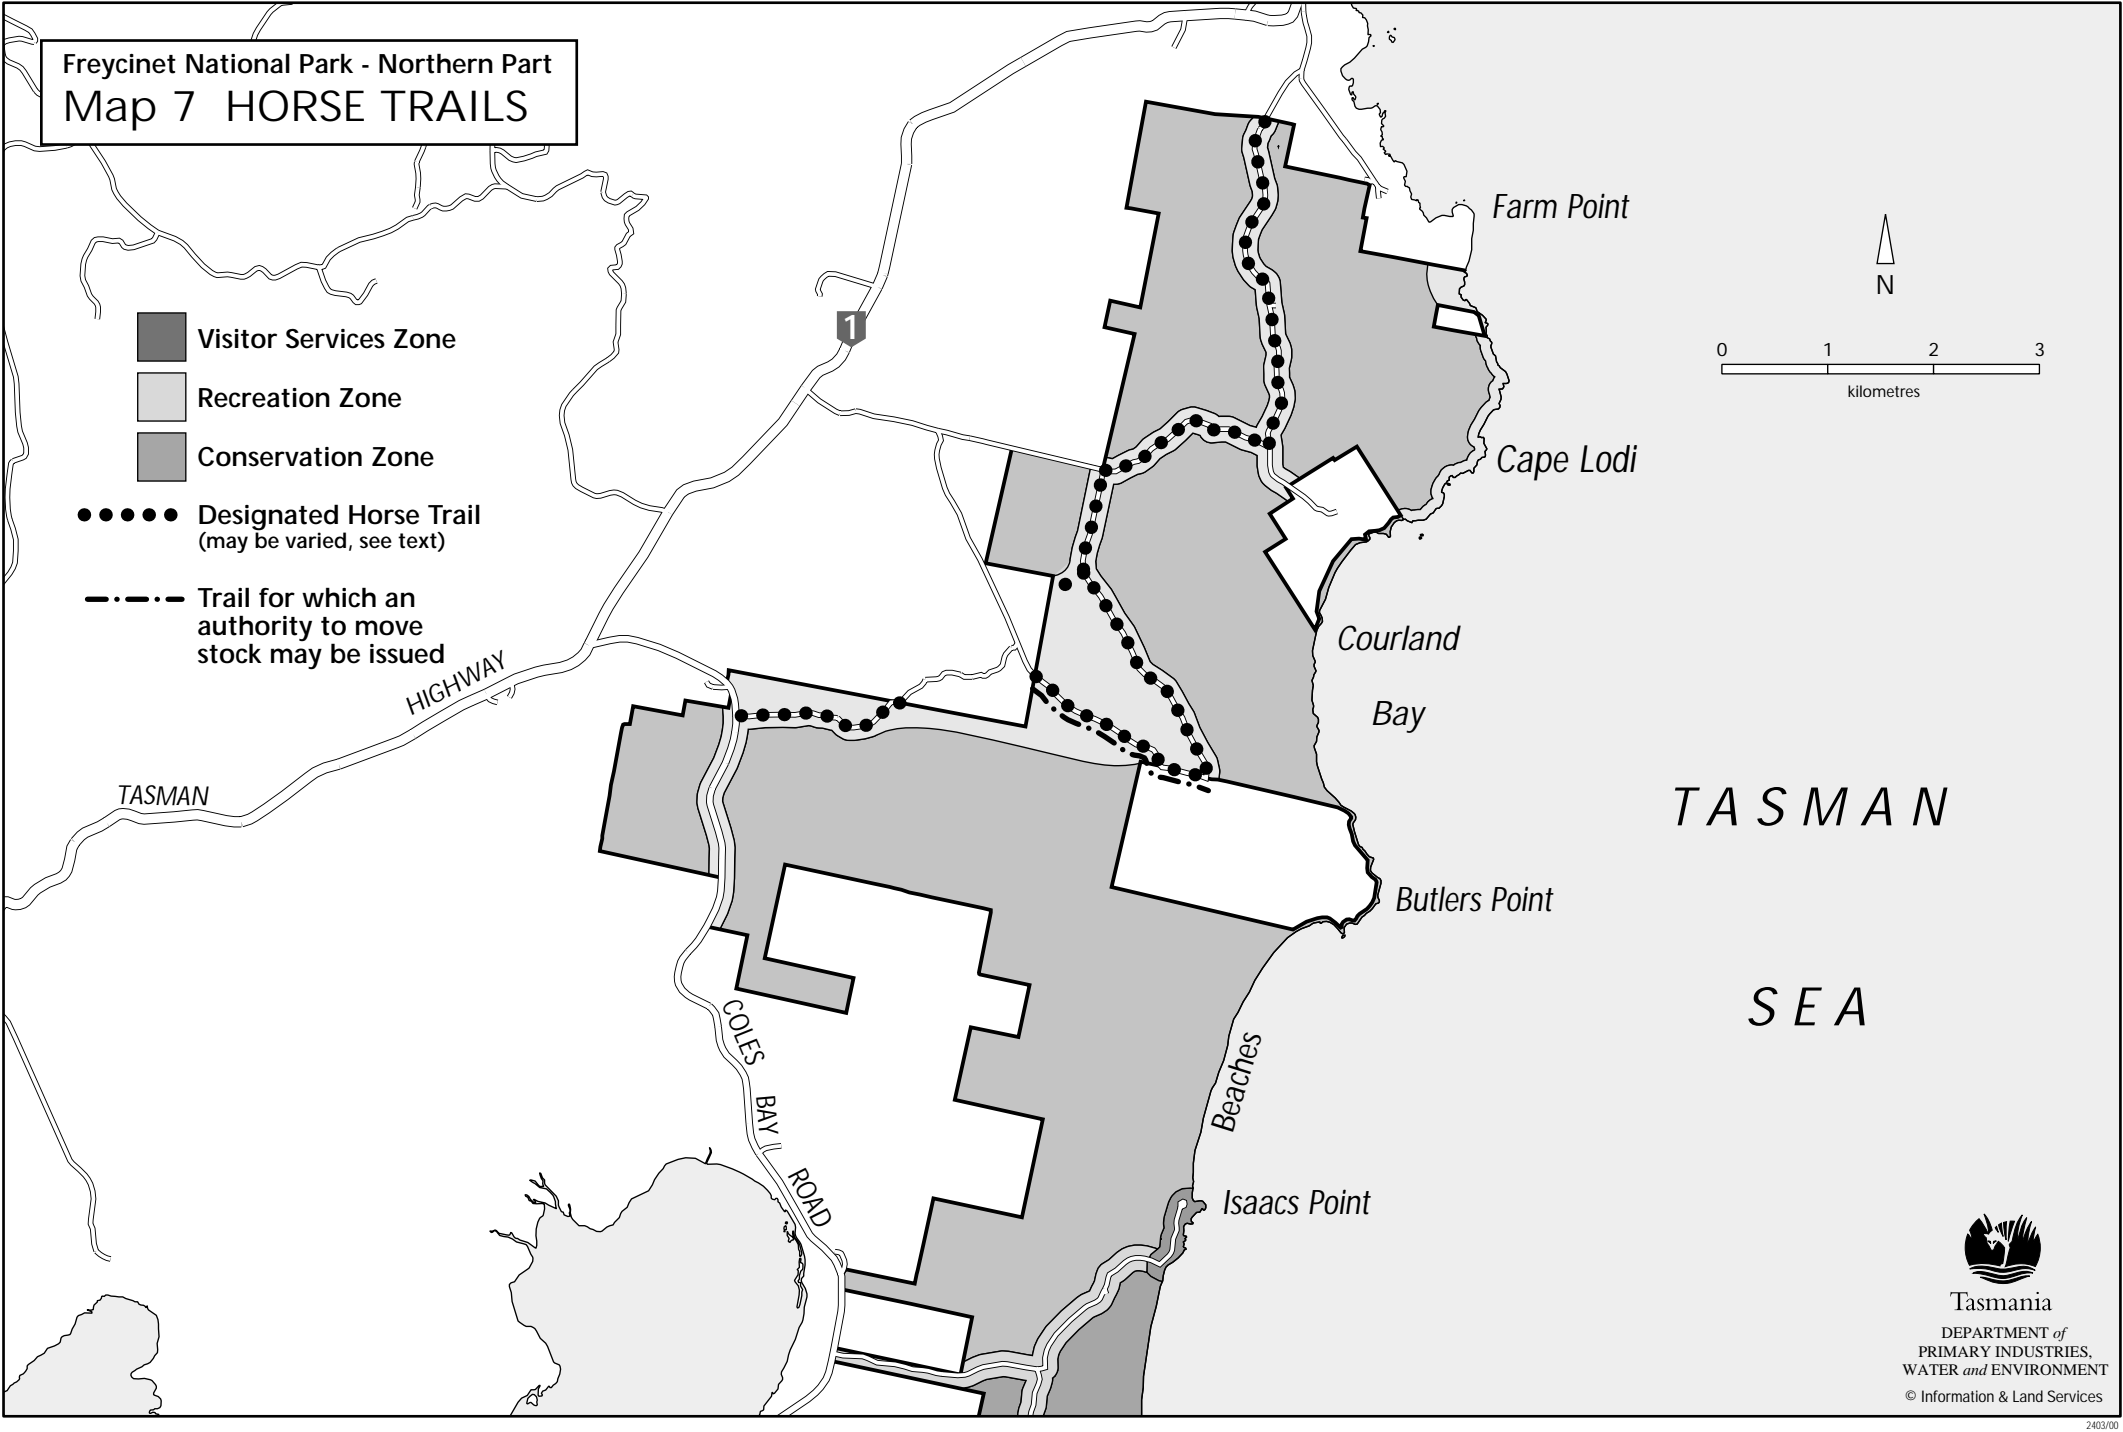

Freycinet National Park - Northern Part
Map 7 HORSE TRAILS

- Visitor Services Zone
- Recreation Zone
- Conservation Zone

- Designated Horse Trail
(may be varied, see text)
- Trail for which an authority to move stock may be issued

TASMAN
SEA